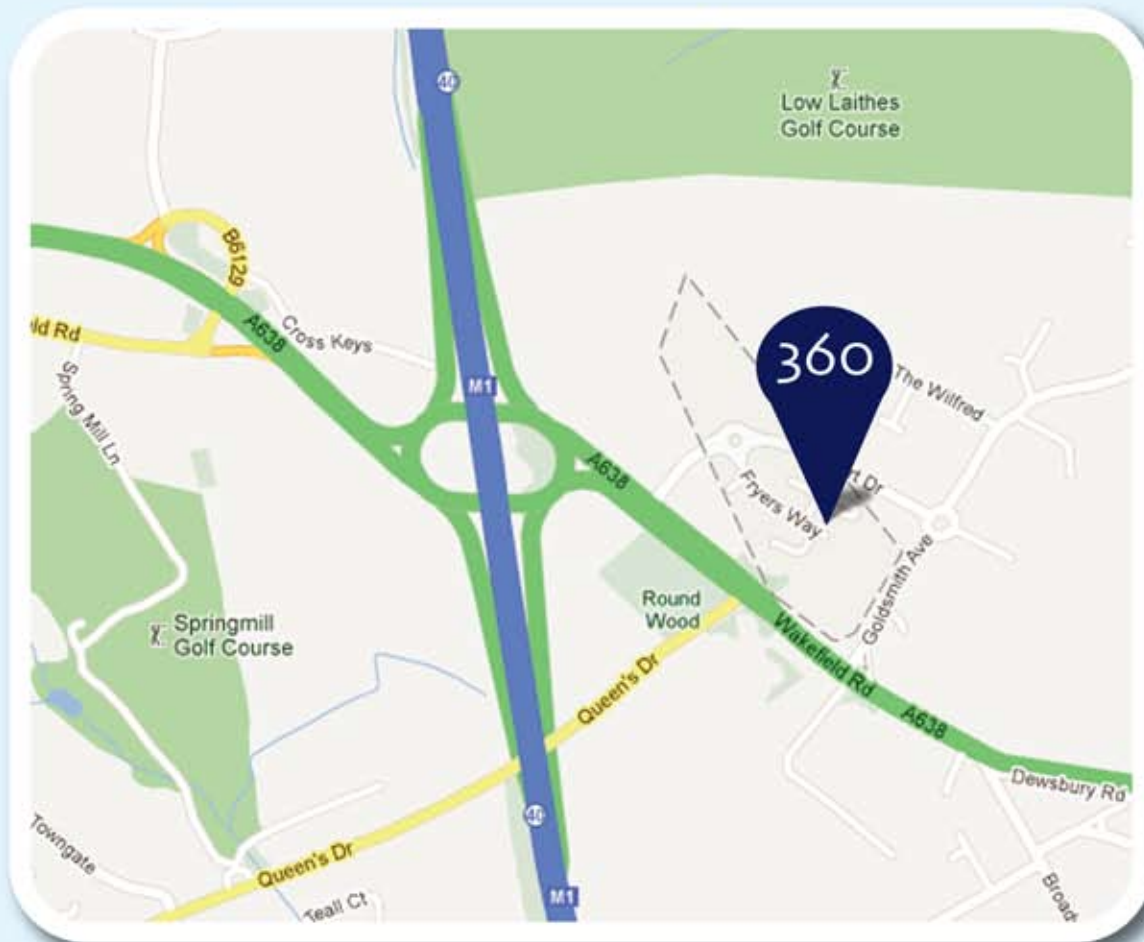

We're easy to find

From the North

From the M62 take junction 29 onto the M1 South signposted London/Wkefield. Continue to Junction 40 turning into A638 signposted Wakefield/ Dewsbury, turn left onto Albert Drive, take the second exit off of the roundabout onto Fryers Way. Then take the first left onto Silkwood Park.

From the South

From the M1 take Junction 40 turning onto A638 signposted Wakefield/Dewsbury, turn left onto Albert Drive, take the second exit off of the roundabout onto Fryers Way. Then take the first left onto Silkwood Park.

Lease 360 Evolution Plc,
5 Fryersway,
Silkwood Park,
Wakefield,
West Yorkshire,
WF5 9TJ

0333 5000 360

If you have any problems finding 360 call us and we'll talk you in.

360

www.360automotive.co.uk